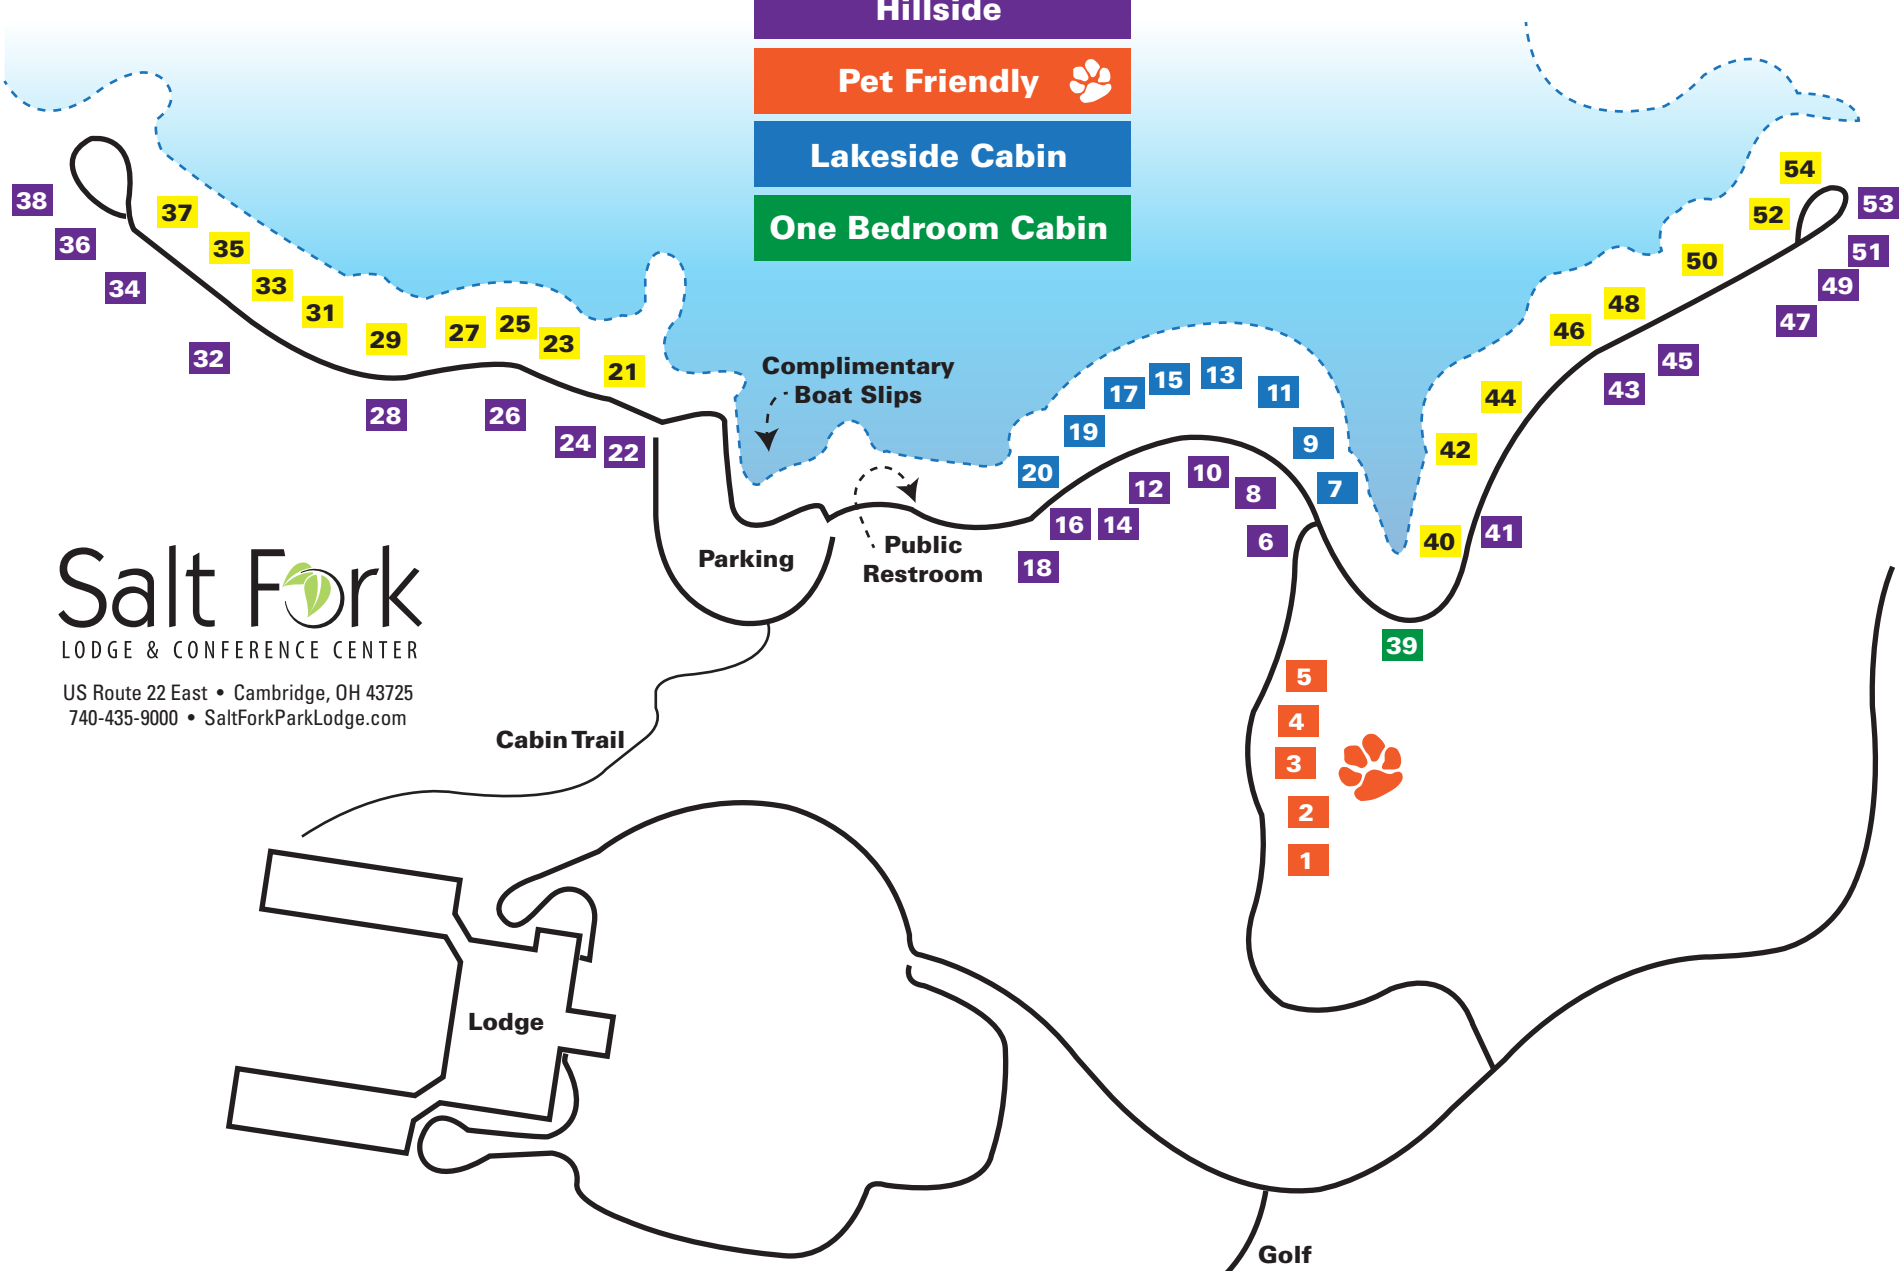

- Lakeside Chalet**
- Hillside**
- Pet Friendly**
- Lakeside Cabin**
- One Bedroom Cabin**

Salt Fork

LODGE & CONFERENCE CENTER

US Route 22 East • Cambridge, OH 43725
 740-435-9000 • SaltForkParkLodge.com

Cabin Trail

Parking

Public Restroom

Lodge

Golf